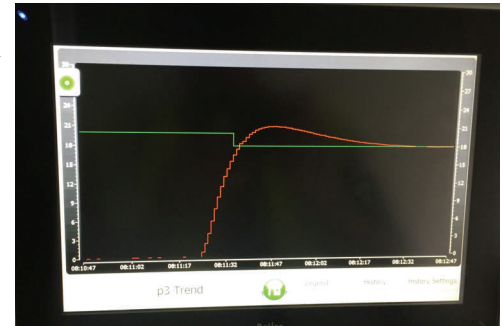

HORIZON INTEGRATION SYSTEMS INTEGRATOR

Designing control systems that bring your application to life.

- Onsite Display
- Onsite Logging
- Onsite Storage
- Secure Data
- Simple data Path
- Connect via PC
  Phone Tablet
- Remote storage
- Remote Email,
  Alarm, Report
- CSV File data
  format, analyse and
  report

Data that works for you

Onsite Process / Plant

Display

Tank Level 1 852 High	Pressure 1 46 OK	Pressure 2 801 OK	Cycle time 4500 Complete
Tank Level 2 757 OK	Pressure 1 5586 OK	Pressure 2 4489 High	Temp 75 OK

Log

Store

Internet

Connect

Store

Report

Analyse