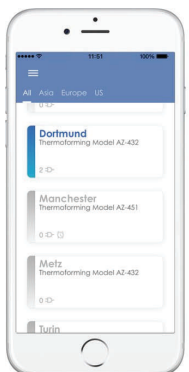

Connect

Store

Report

Analyse