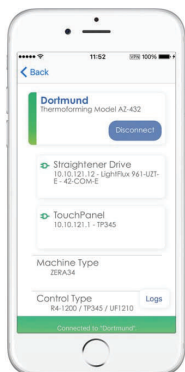

Connect

Store

Report

Analyse